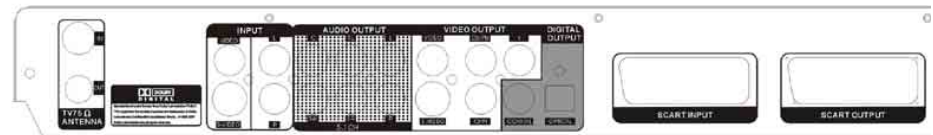

YAMADA DVR-8400X DVD RECORDER WITH PROGRESSIVE SCAN & MPEG4

Specifications

Formats	DVD+R/RW, DVD-R/RW, CD-R/RW, DVD-Video, Audio CD, CD/DVD, JPEG CD/DVD, Kodak Picture CD, MDVD, KDVD, XDVD, LPCM, Dolby Digital, MPEG, MPEG4 (Advanced Simple Profile),	
Recording media	DVD+R, DVD+RW	
Recording formats	DVD+VR (HQ/SP/EP/LP/SLP mode)	
Recording time	HQ 1h / SP 2h / LP 4h / SLP 6h	
Interfaces		
Rear	video output:	video (CVBS), S-video, Y/Pb/Pr
	video input:	video (CVBS), S-video
	AV output:	Scart (RGB/CVBS)
	AV input:	Scart
	audio output:	stereo (L/R), 5.1 channel, optical (digital), coaxial (digital)
Front	video input:	video (CVBS), S-video
	AV input:	DV Link
	audio input:	stereo (L/R)
	USB	

MPEG4
VIDEO

Specifications are subjects to change prior notice